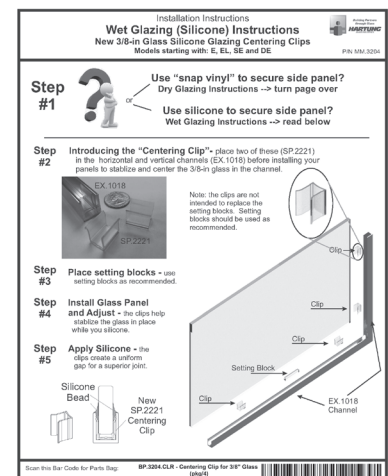

Introducing Upgrades and Solutions

Vision & Fresco “Snap” Glazing, Clear Vinyl

Product Change: 3/16-in Sidelite Glazing

- Comes standard with all V, and F units
- Dry glazing
- Vinyl snaps in with a tap
- Easy, no mess sidelite glazing
- All new vinyl will be transparent instead of black
- MM.4031 Instruction Sheet now available at Agalite.com/instructions

3/8-in Estate “Snap” Glazing, Centering Clips and EX.1018 Channel

Product Change: 3/8-in Estate Swing Door

- One Channel - Two Glazing Methods
- Dry or wet glazing
- Features Snap Vinyl, Centering Clips and EX.1018 Channel
- Combo method now standard on all 3/8-in Estate swing doors
- Time tested
- Alternate 1014 wet channel option still available
- Not available for 1/2-in glazing
- MM.3204 Instruction Sheet now available at Agalite.com/instructions