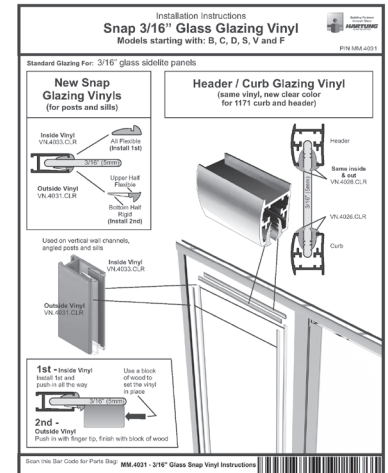

Introducing Upgrades and Solutions

Vision & Fresco “Snap” Glazing, Clear Vinyl

Product Change: 3/16-in Sidelite Glazing

- Comes standard with all V, and F units
- Dry glazing
- Vinyl snaps in with a tap
- Easy, no mess sidelite glazing
- All new vinyl will be transparent instead of black
- MM.4031 Instruction Sheet now available at Agalite.com/instructions

3/8-in Estate “Snap” Glazing, Centering Clips and EX.1018 Channel

Product Change: 3/8-in Estate Swing Door

- One Channel - Two Glazing Methods
- Dry or wet glazing
- Features Snap Vinyl, Centering Clips and EX.1018 Channel
- Combo method now standard on all 3/8-in Estate swing doors
- Time tested
- Alternate 1014 wet channel option still available
- Not available for 1/2-in glazing
- MM.3204 Instruction Sheet now available at Agalite.com/instructions