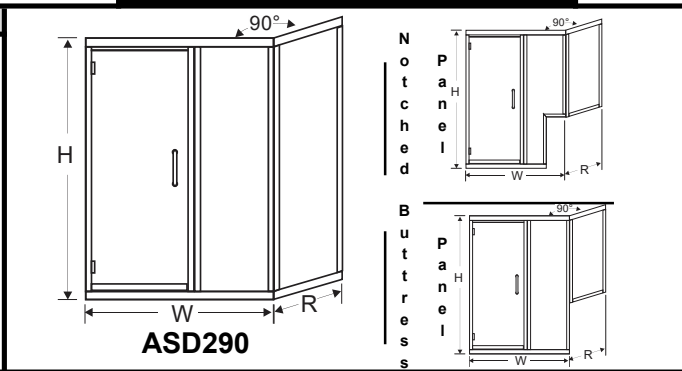

Features
<ul style="list-style-type: none"> • 1/4" Frameless Patch Hinge Door • 1/4" Sidelite Panels • Continuous Magnetic Catch • Choice of four 6" Pulls • Aluminum Drip Rail w/ Vinyl Sweep • Expands 15/16" from ordered width • Hardware fastened through glass • Heavy Duty 5/8" post system • Backed by an industry-leading Lifetime Warranty

Includes
<p>Handle (1,5) / Full Height Magnetic Latch</p> <p>Accent Header/Curb System (2,6,7,8)</p>
<p>D-Pull C-Pull Ladder Miter Choice of 6" Handles*</p>

<p>Height (H) Range: 65 1/2" - 90" <i>Standard and custom heights available.</i></p> <p>Width(W) + Return(R) Range Total W+R Range: 32 1/2" - 132** W: 27 1/2" - 87 1/2+" R: 5" - 60+" <i>Standard and custom widths available.</i> <i>*Wider panels available, call for inquiries on W+R dimensions extending more than 132".</i></p> <p>NOTE: Number of hinges depends on dimensions of the door.</p>
--

Tech Notes
<ul style="list-style-type: none"> - Door can hinge off either wall or off of panel. Specify when ordering - Unobstructed open is door size - 3 3/8" - jamb expansion - Standard expansion jamb adjust 0" to 15/16"