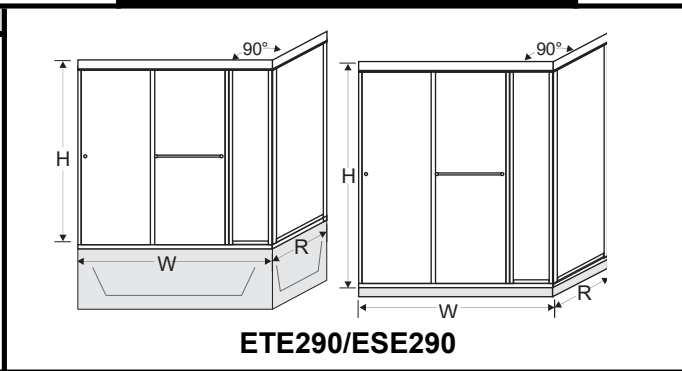

Features
<ul style="list-style-type: none"> <li>• 3/8" Frameless Sliding Panels</li> <li>• 1/4" Sidelite Panels</li> <li>• Hardware fastened through glass</li> <li>• Euro Header</li> <li>• Euro Towel Bar</li> <li>• Traditional Double Pocket Tub Jamb</li> <li>• Heavy Duty 5/8" post system</li> <li>• Backed by an industry-leading Lifetime Warranty</li> </ul>

Includes
<p>Heavy Duty Euro Header (2,6,7,8)</p>
<p>Euro Towel Bar (1,5)</p>

<p><b>Height (H) Range:</b></p> <p>Tub Enclosure: 56" - 65 15/16" Shower Enclosure: 66" - 80 1/2" <i>Standard and custom heights available.</i></p> <p><b>Width(W) + Return(R) Range</b></p> <p>Total W+R Range: 50" - 144** W: 45" - 125+" R: 5" - 60+" (both tub and shower enclosures) <i>Standard and custom widths available.</i> <i>*Wider panels available, call for inquiries on widths extending more than 144".</i></p>
---

Tech Notes
<ul style="list-style-type: none"> <li>- Towel bar is opposite the showerhead. Specify showerhead side when ordering.</li> <li>- Doors can be adjusted down in width 1 15/16" (example: 58" door can fit down to a 56" opening with 3" of panel overlap)</li> </ul>