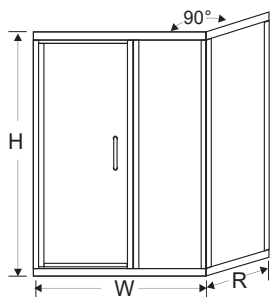

**Features**

- 1/4" Semi-Frameless Door
- 3/16" Sidelite Panels
- Continuous Hinge
- Continuous Magnetic Catch
- Choice of four 6" Pulls
- Clear-Poly Drip and Sweep
- Expands up to 1 15/16" (standards)
- Hardware fastened through glass
- Medium Duty 1/2" post system
- Backed by an industry-leading Lifetime Warranty

**SSD290**

Notched Buttraces

**Includes**

Handle (1,5) / Magnetic Latch

Header/ Curb System (2,6,7,8)

Choice of 6" Handles (1,5)

**Height (H) Range:**

65 1/2" - 90"

Standard and custom heights available.

**Width(W) + Return(R) Range**

Total W+R Range: 32 1/2" - 132\*\*

W: 27 1/2" - 87 1/2\*\*

R: 5" - 60\*\*

Standard and custom widths available.

\*Wider panels available, call for inquiries on W+R dimensions extending more than 132".

Special order finishes are available.

(1,2) See below section 4.A., (3) See below section 1.A., (4,9,10) See below section 4.C, (5,6,7,8) See below section 4.B.

**Tech Notes**

- Door can hinge off either wall or off of panel. Specify when ordering.
- Unobstructed open is door size - 3 3/8" - jamb expansion
- Standard expansion jamb adjust 0" to 15/16"
- Stock Door Note: Full-height sidelites are available from 6" to 36" in 1" increments at standard heights