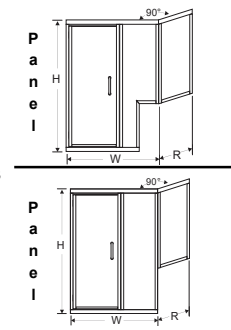

**Features**

- 1/4" Semi-Frameless Door
- 3/16" Sidelite Panels
- Continuous Hinge
- Continuous Magnetic Catch
- Choice of four 6" Pulls
- Clear-Poly Drip and Sweep
- Expands up to 1 15/16" (standards)
- Hardware fastened through glass
- Medium Duty 1/2" post system
- Backed by an industry-leading Lifetime Warranty

**SSD290**

Notched Buttraces

**Includes**

Handle (1,5) / Magnetic Latch

Header/ Curb System (2,6,7,8)

Choice of 6" Handles (1,5)

**Height (H) Range:**

65 1/2" - 90"

Standard and custom heights available.

**Width(W) + Return(R) Range**

Total W+R Range: 32 1/2" - 132\*\*

W: 27 1/2" - 87 1/2\*\*

R: 5" - 60\*\*

Standard and custom widths available.

\*Wider panels available, call for inquiries on W+R dimensions extending more than 132".

Special order finishes are available.

(1,2) See below section 4.A., (3) See below section 1.A., (4,9,10) See below section 4.C, (5,6,7,8) See below section 4.B.

**Tech Notes**

- Door can hinge off either wall or off of panel. Specify when ordering.
- Unobstructed open is door size - 3 3/8" - jamb expansion
- Standard expansion jamb adjust 0" to 15/16"
- Stock Door Note: Full-height sidelites are available from 6" to 36" in 1" increments at standard heights