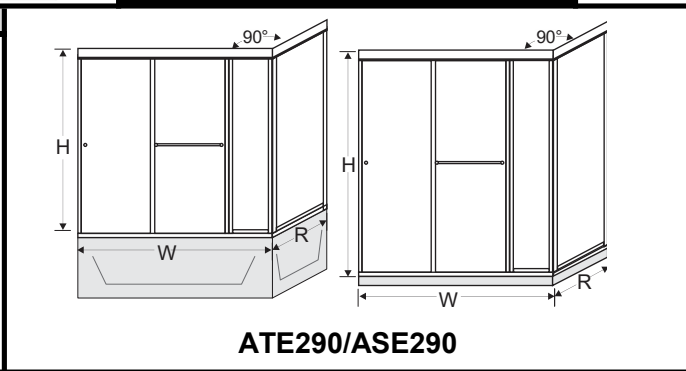

Features
<ul style="list-style-type: none"> • 1/4" Frameless Sliding Panels • 1/4" Sidelite Panels • Heavy Duty 5/8" post system • Accent "Sure-Trac" Guide System • Hardware fastened through glass • Traditional Cove Header • Matching custom Towel Bar • Refined Single Pocket Tub Jamb • Superior durability & water protection • Agalite Lifetime Warranty

Includes
<p>Traditional Cove Header (2,6,7,8)</p>
<p>Traditional Tubular Towel Bar (1,5)</p>

<p>Height (H) Range:</p> <p>Tub Enclosure: 56" - 65 15/16" Shower Enclosure: 66" - 80 1/2" <i>Standard and custom heights available.</i></p> <p>Width(W) + Return(R) Range</p> <p>Total W+R Range: 50" - 144** W: 45" - 125+" R: 5" - 60+" (both tub and shower enclosures) <i>Standard and custom widths available.</i> <i>*Wider panels available, call for inquiries on widths extending more than 144".</i></p>

Tech Notes
<ul style="list-style-type: none"> - Towel bar is opposite the showerhead. Specify showerhead side when ordering. - Doors can be adjusted down in width 1 15/16" (example: 58" door can fit down to a 56" opening with 3" of panel overlap) - Some units may require Euro Header Upgrade due to sliding panel weight