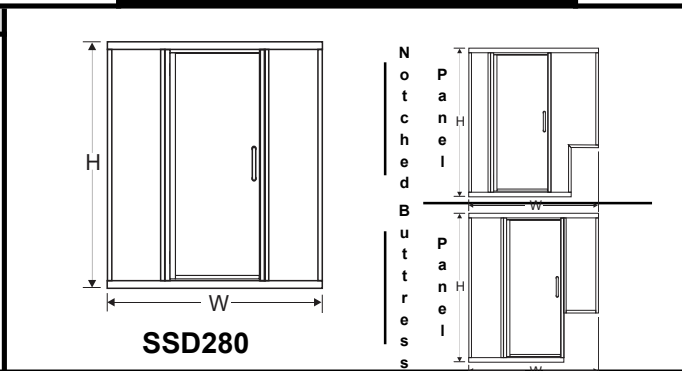

Features
<ul style="list-style-type: none"> • 1/4" Semi-Frameless Door • 3/16" Sidelite Panels • Continuous Hinge • Continuous Magnetic Catch • Choice of four 6" Pulls • Clear-Poly Drip and Sweep • Expands up to 1 15/16" (standards) • Hardware fastened through glass • Medium Duty 1/2" post system • Backed by an industry-leading Lifetime Warranty

Includes	
 Handle (1,5) / Magnetic Latch	 Header/Curb System (2,6,7,8)
 D-Pull C-Pull Ladder Miter Choice of 6" Handles (1,5)	

<p>Height (H) Range: 65 1/2" - 90" <i>Standard and custom heights available</i></p> <p>Width (W) Range: 33 1/2" - 96" (width of door up to 35") <i>Standard and custom widths available</i> <i>*Wider panels available, call for inquiries on widths extending more than 90".</i></p> <p>NOTE: Number of hinges depends on dimensions of the door.</p>

Tech Notes
<ul style="list-style-type: none"> - Door can hinge off either wall or off of panel. Specify when ordering. - Unobstructed open is door size - 3 3/8" - jamb expansion - Standard expansion jamb adjust 0" to 15/16" - Stock Door Note: Full-height sidelites are available from 6" to 36" in 1" increments at standard heights