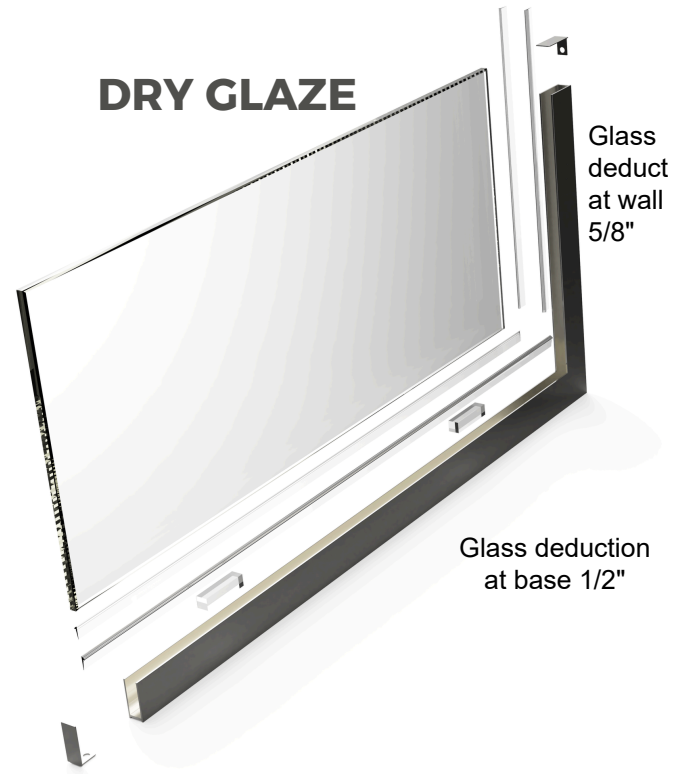

**NEW
1" ADJUSTMENT
3/8" GLASS
GLAZING CHANNEL**

Part # EX.X018 @ 84" max

**NEW 1" ADJUSTMENT 3/8" GLASS
GLAZING CHANNEL - EX.X018 @ 84":**

- **1" Adjustment** - for Estate sidelite panels and sills, or any 3/8" glass installations
- **Option on Estate units** - specify XDEEP channel instead of standard EX.1018 or EX.1014
- **Finishes** - BNK, MBL, OPC, ORB, SIL
- **Lift and drop** - use as the ceiling channel for lift and drop panel installations we need to finalize
- **Glazing** - identical glazing system as the EX.1018:
 - **Dry glaze** - use snap-in glazing vinyl (VN.4031.CLR)
 - **Wet glaze** - use X version centering clips (in BP.3205.CLR) and silicone
- **Special End Cap** - HA.2016 (2 per box, sold separate) is specially designed for the EX.X018
- **Centering Clip Bag** - BP.3205.CLR (4 per bag, sold separate)
- **Maximum length:** 84"

**Glass adjustment at wall: 1/2" in, 1/2" out
Glass adjustment at base: 3/4" up, 1/4" down**

Glass deduction at base 1/2"

END CAPS
HA.2016
(2 per box)

1" ADJUSTMENT CHANNEL
EX.X018
(84" max)

SNAP-IN VINYL
VN.4031.CLR
(for dry glaze, 98" max)