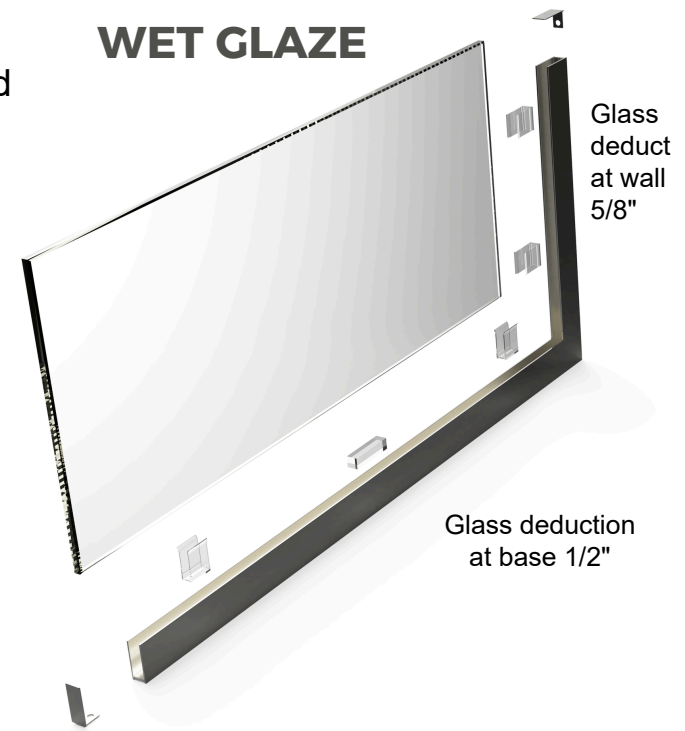

**NEW
1" ADJUSTMENT
3/8" GLASS
GLAZING CHANNEL**

Part # EX.X018 @ 84" max

**NEW 1" ADJUSTMENT 3/8" GLASS
GLAZING CHANNEL - EX.X018 @ 84":**

- **1" Adjustment** - for Estate sidelite panels and sills, or any 3/8" glass installations
- **Option on Estate units** - specify XDEEP channel instead of standard EX.1018 or EX.1014
- **Finishes** - BNK, MBL, OPC, ORB, SIL
- **Lift and drop** - use as the ceiling channel for lift and drop panel installations we need to finalize
- **Glazing** - identical glazing system as the EX.1018:
 - **Dry glaze** - use snap-in glazing vinyl (VN.4031.CLR)
 - **Wet glaze** - use X version centering clips (in BP.3205.CLR) and silicone
- **Special End Cap** - HA.2016 (2 per box, sold separate) is specially designed for the EX.X018
- **Centering Clip Bag** - BP.3205.CLR (4 per bag, sold separate)
- **Maximum length:** 84"

**Glass adjustment at wall: 1/2" in, 1/2" out
Glass adjustment at base: 3/4" up, 1/4" down**

Glass deduction at base 1/2"

END CAPS
HA.2016
(2 per box)

1" ADJUSTMENT CHANNEL
EX.X018
(84" max)

SNAP-IN VINYL
VN.4031.CLR
(for dry glaze, 98" max)